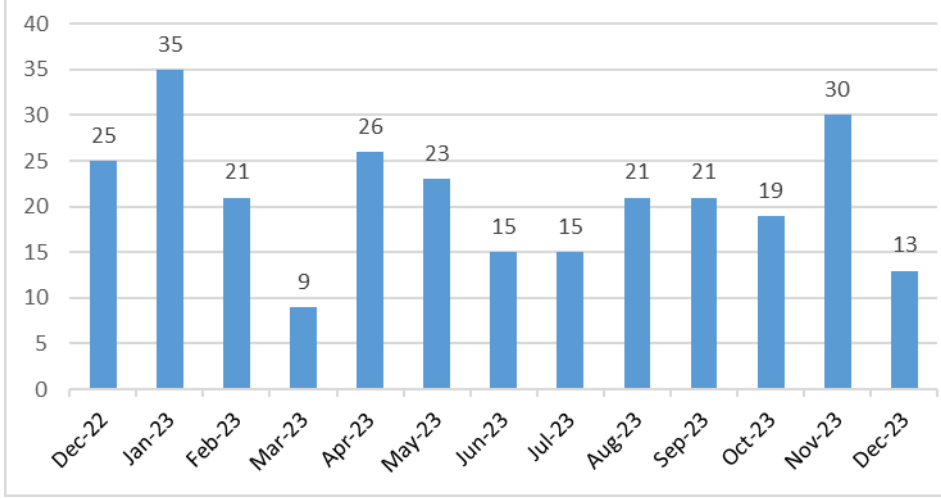

LARCENY-THEFT