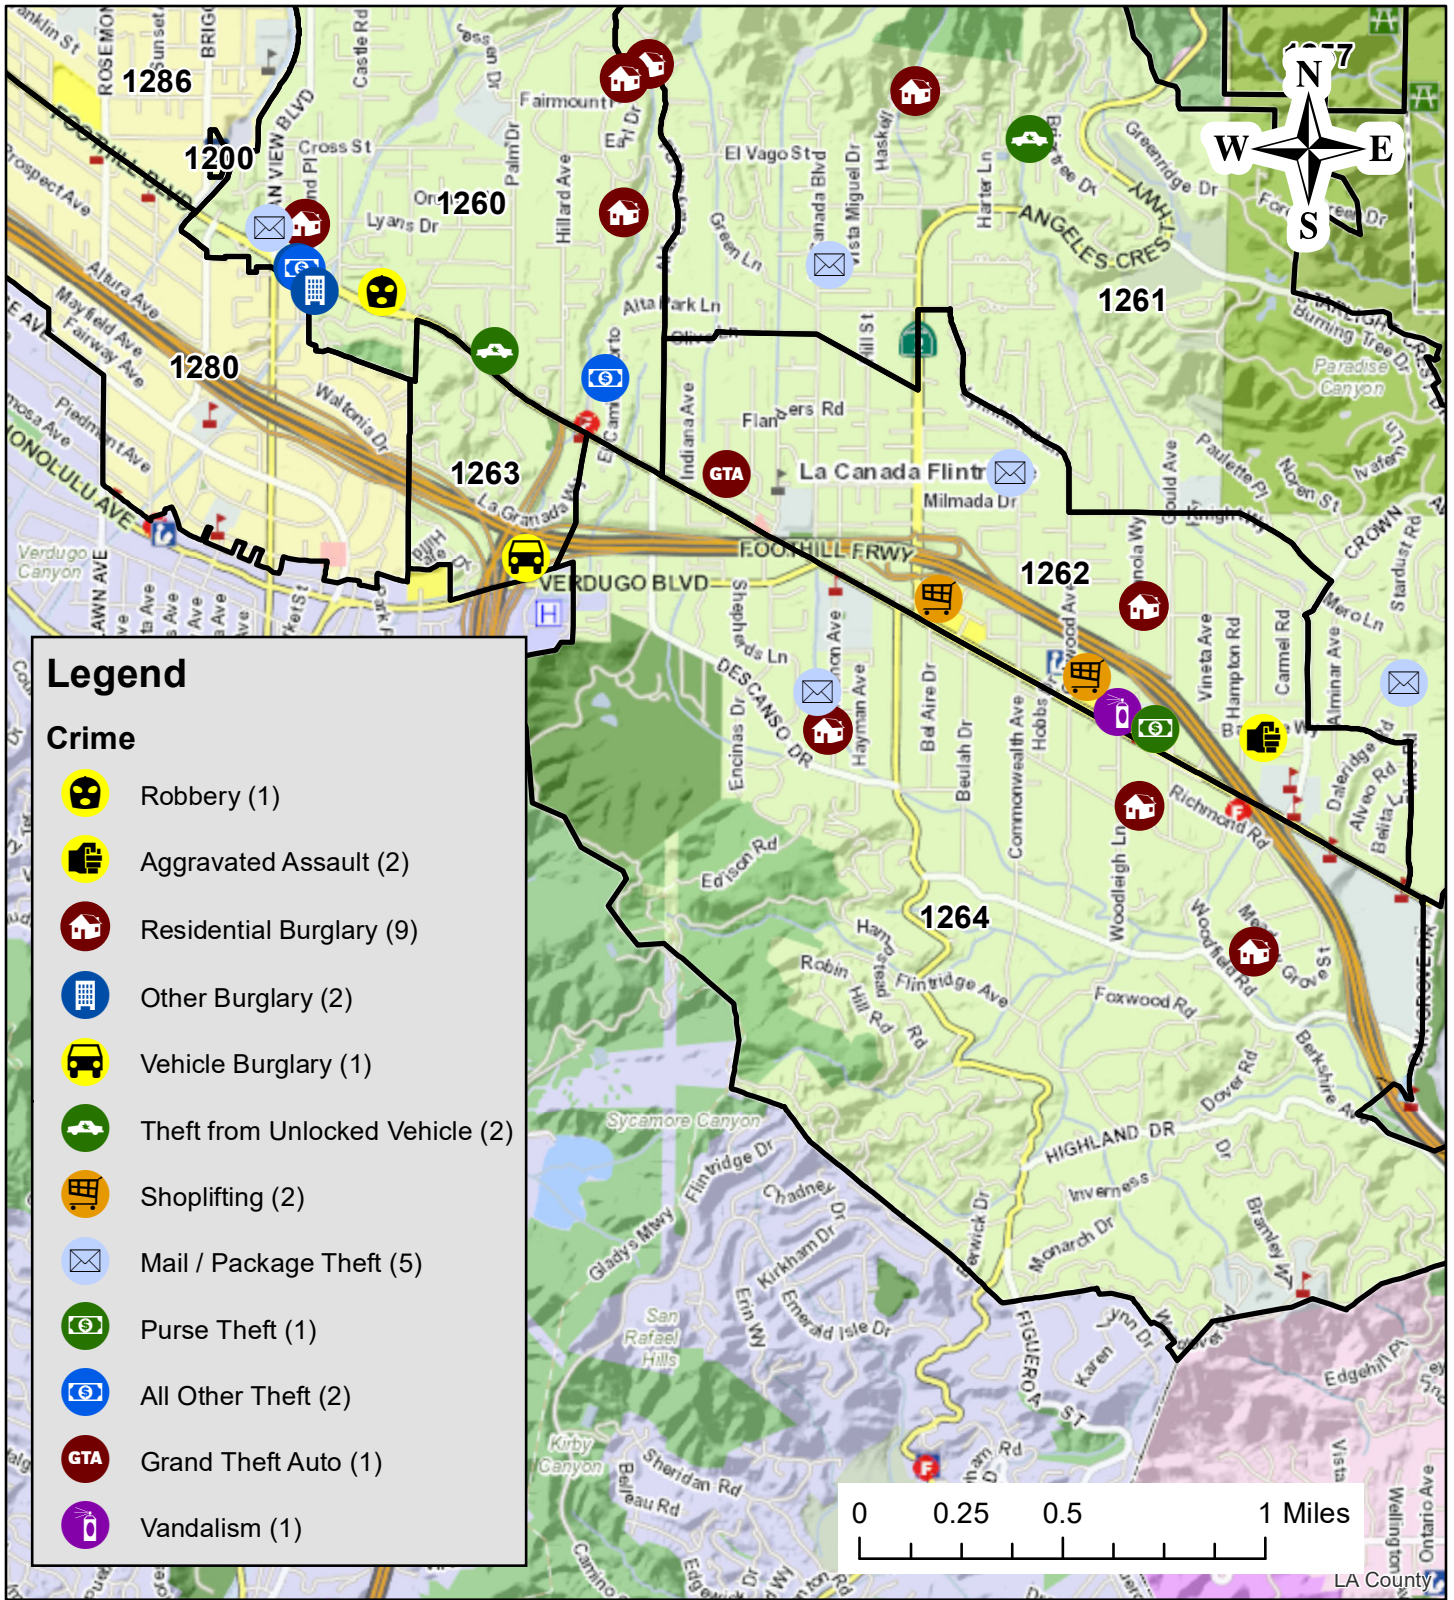

ROBBERY

LARCENY-THEFT

AGGRAVATED ASSAULT

BURGLARY

All data extracted from LARCIS as of 1/10/2024– Unverified and subject to change.

Los Angeles County Sheriff's Department

La Cañada Flintridge

All Part I Crimes and Vandalism

December 2023

Note: Incidents at or near the same location will overlap.