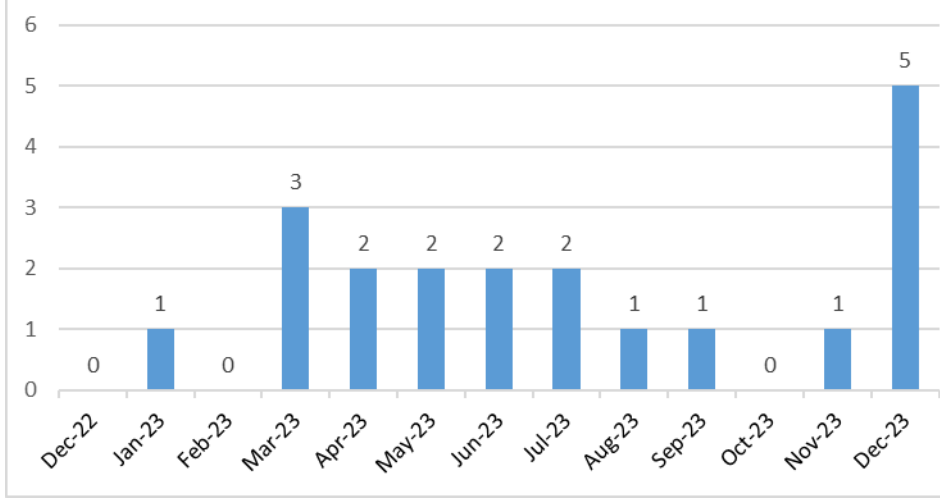

AGGRAVATED ASSAULT