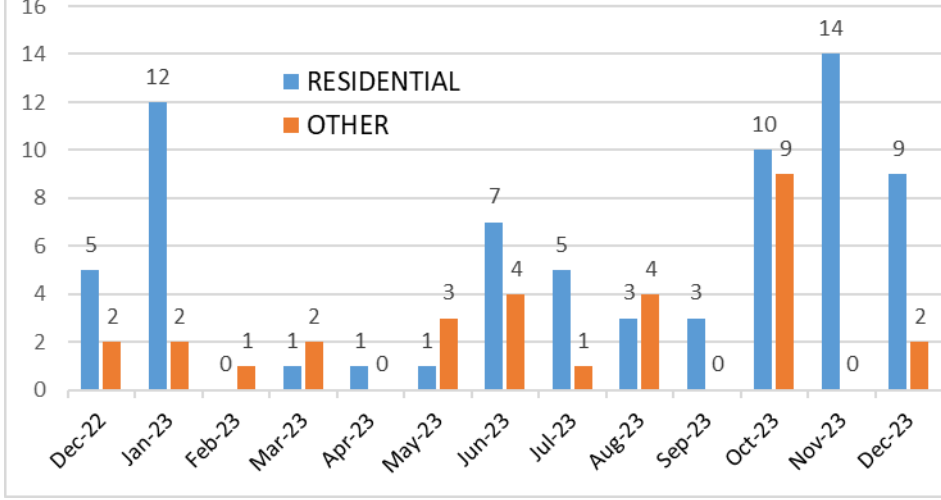

TRESPASSING / ILLEGAL SHOOTING CALLS / INCIDENTS

6 trespassing / possible trespassing calls and no reports in December 2023.

1 illegal shooting call and no illegal shooting incident reports in December 2023.

ROBBERY

LARCENY-THEFT

AGGRAVATED ASSAULT

BURGLARY

All data extracted from LARCIS as of 1/10/2024– Unverified and subject to change.

Los Angeles County Sheriff's Department

La Cañada Flintridge

All Part I Crimes and Vandalism

December 2023

Note: Incidents at or near the same location will overlap.