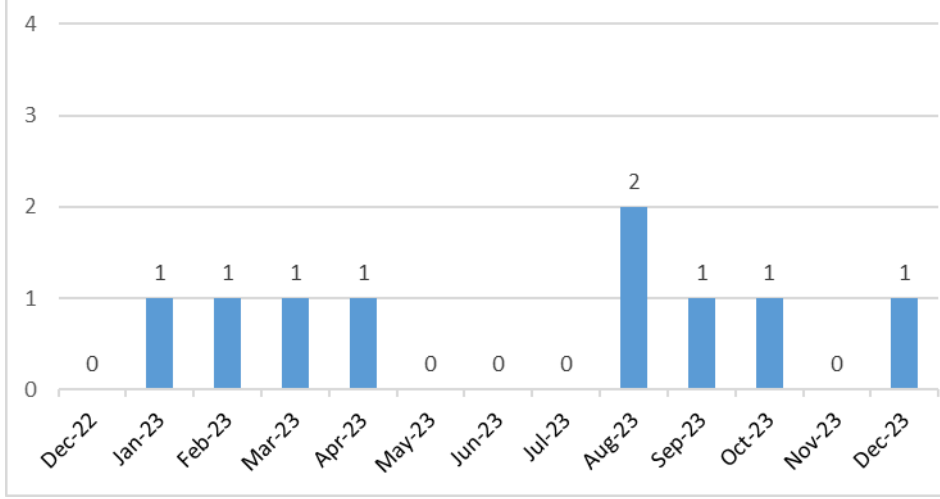

ROBBERY

LARCENY-THEFT

AGGRAVATED ASSAULT

BURGLARY

All data extracted from LARCIS as of 1/10/2024– Unverified and subject to change.