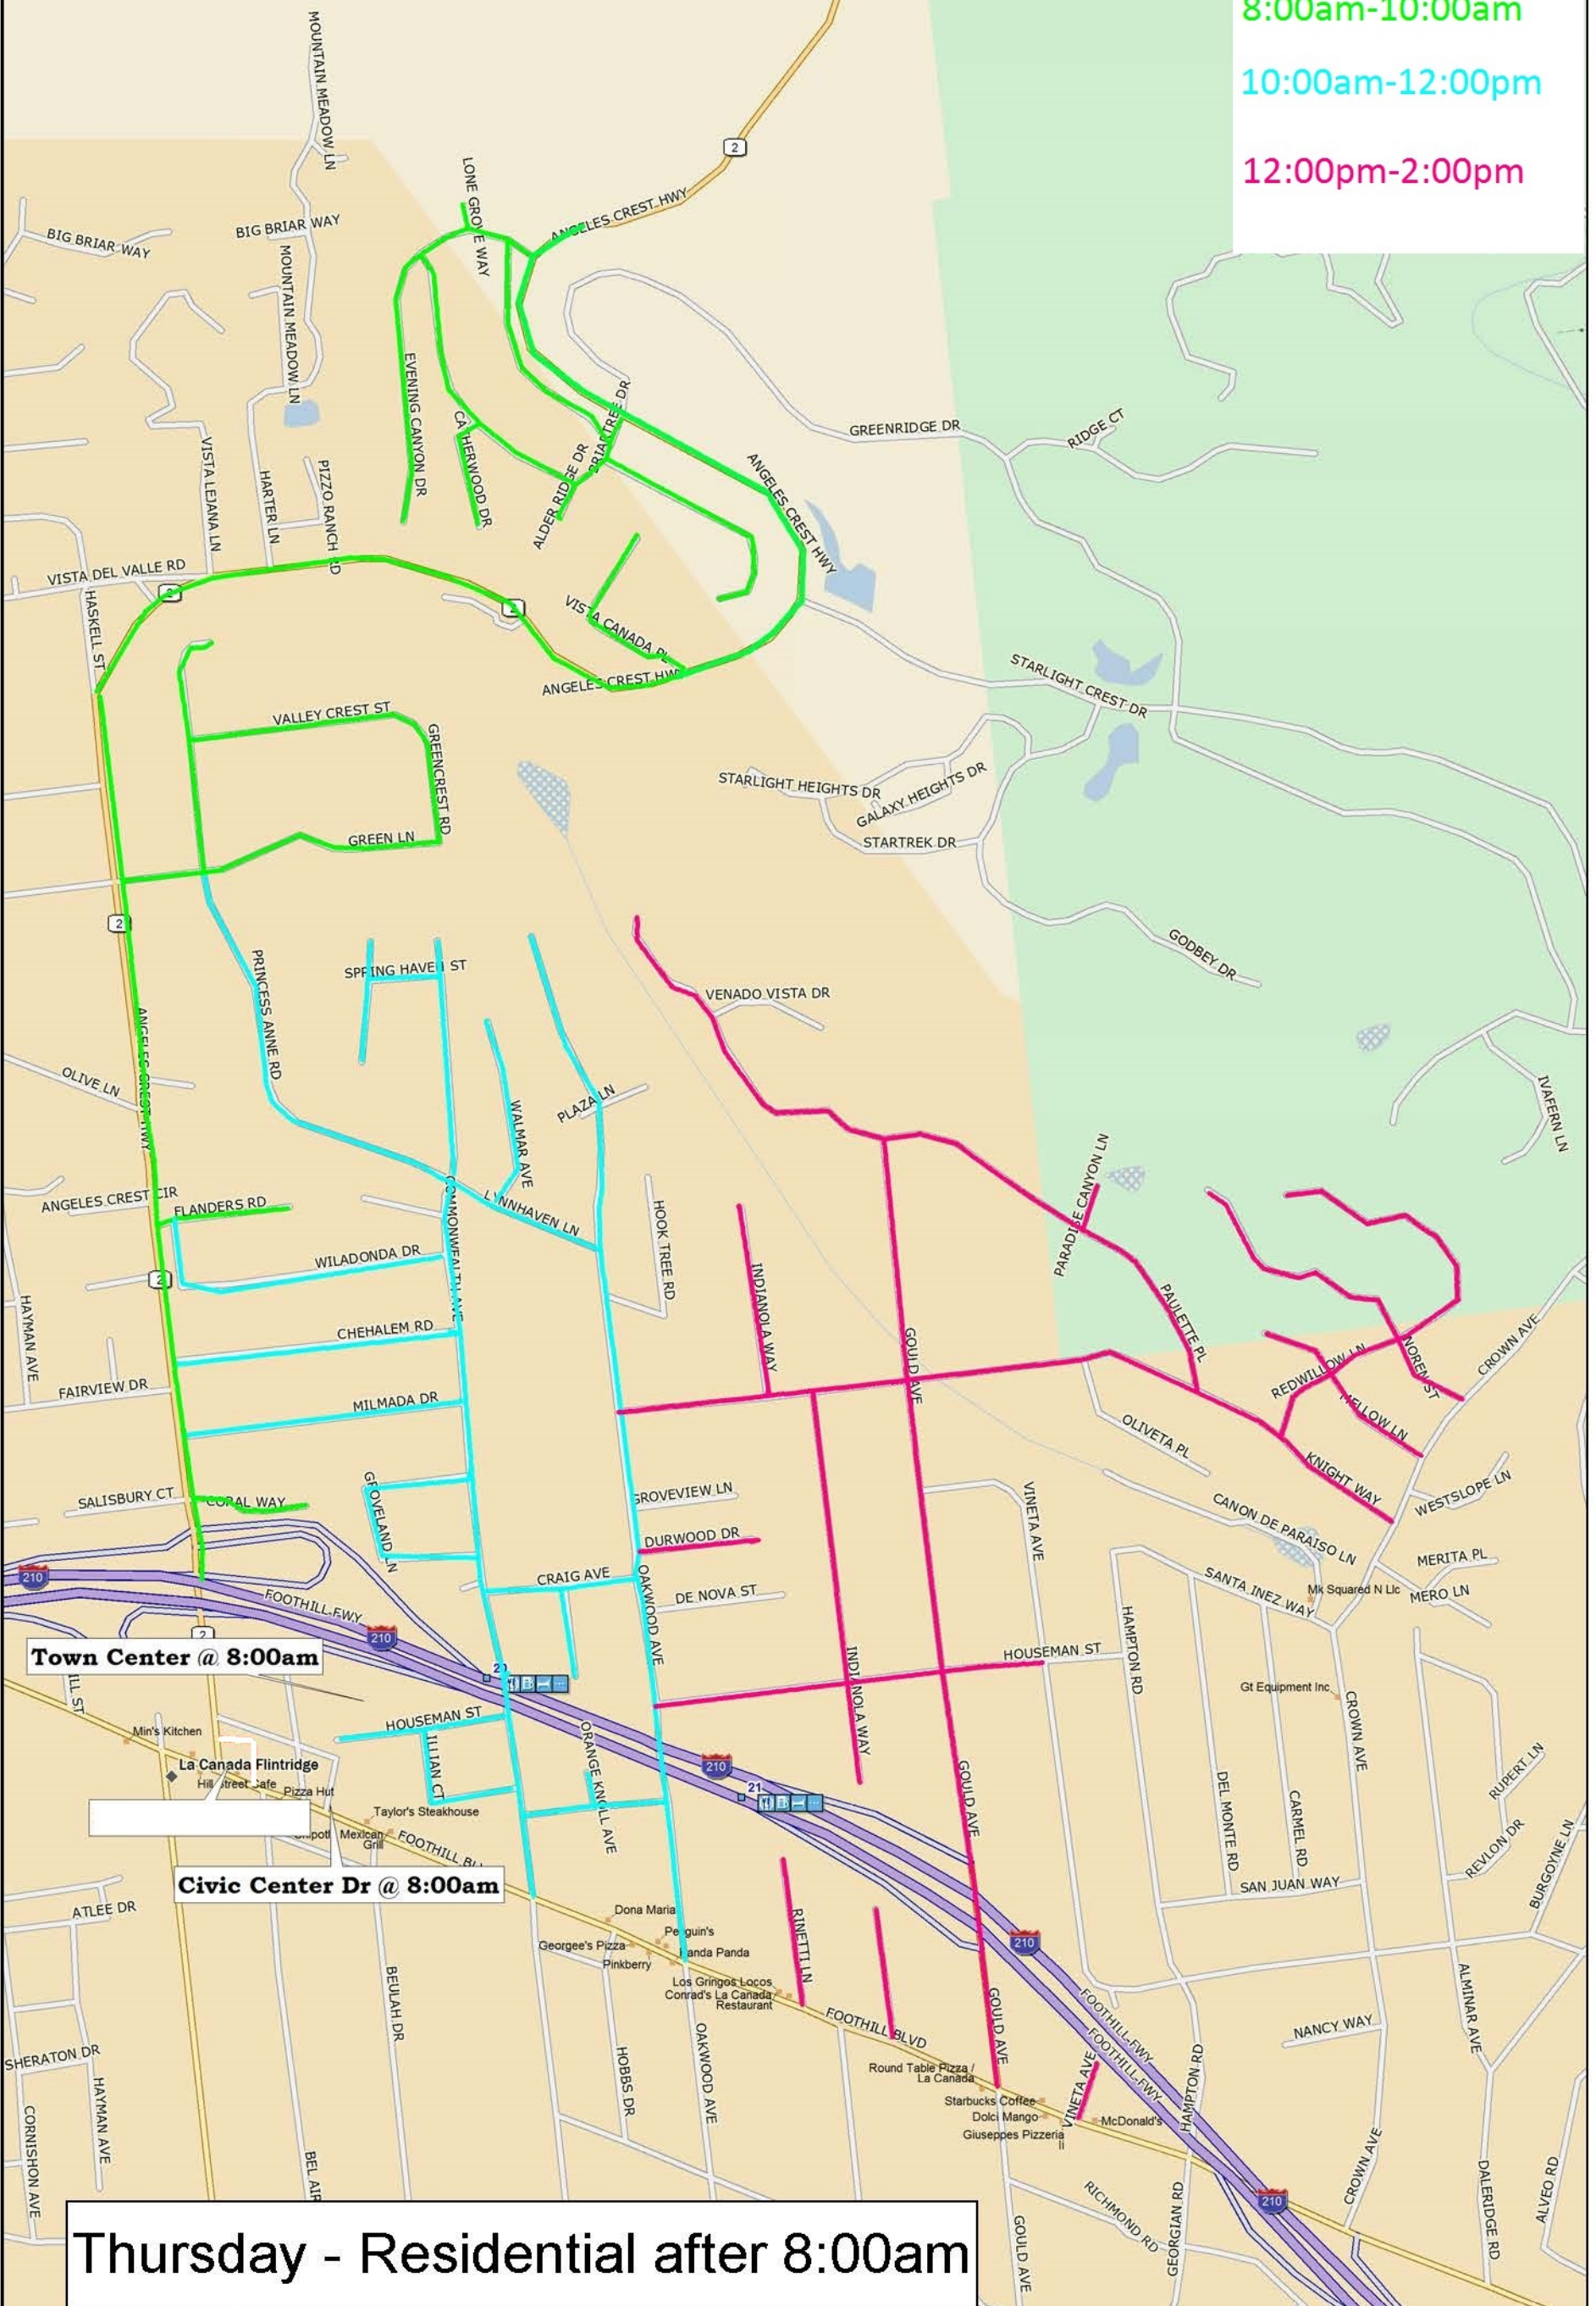

# La Cañada Flintridge

8:00am-10:00am  
 10:00am-12:00pm  
 12:00pm-2:00pm

## Wednesday - Residential after 8:00am

Data use subject to license.

© DeLorme, DeLorme Street Atlas USA® 2014.

www.delorme.com

# La Cañada Flintridge

8:00am-10:00am

10:00am-12:00pm

12:00pm-2:00pm

Data use subject to license.

© DeLorme, DeLorme Street Atlas USA® 2014.

www.delorme.com

# La Cañada Flintridge

8:00am - 10:00am  
 10:00am - 12:00pm  
 12:00pm - 2:00pm

**Friday - Residential after 8:00am**