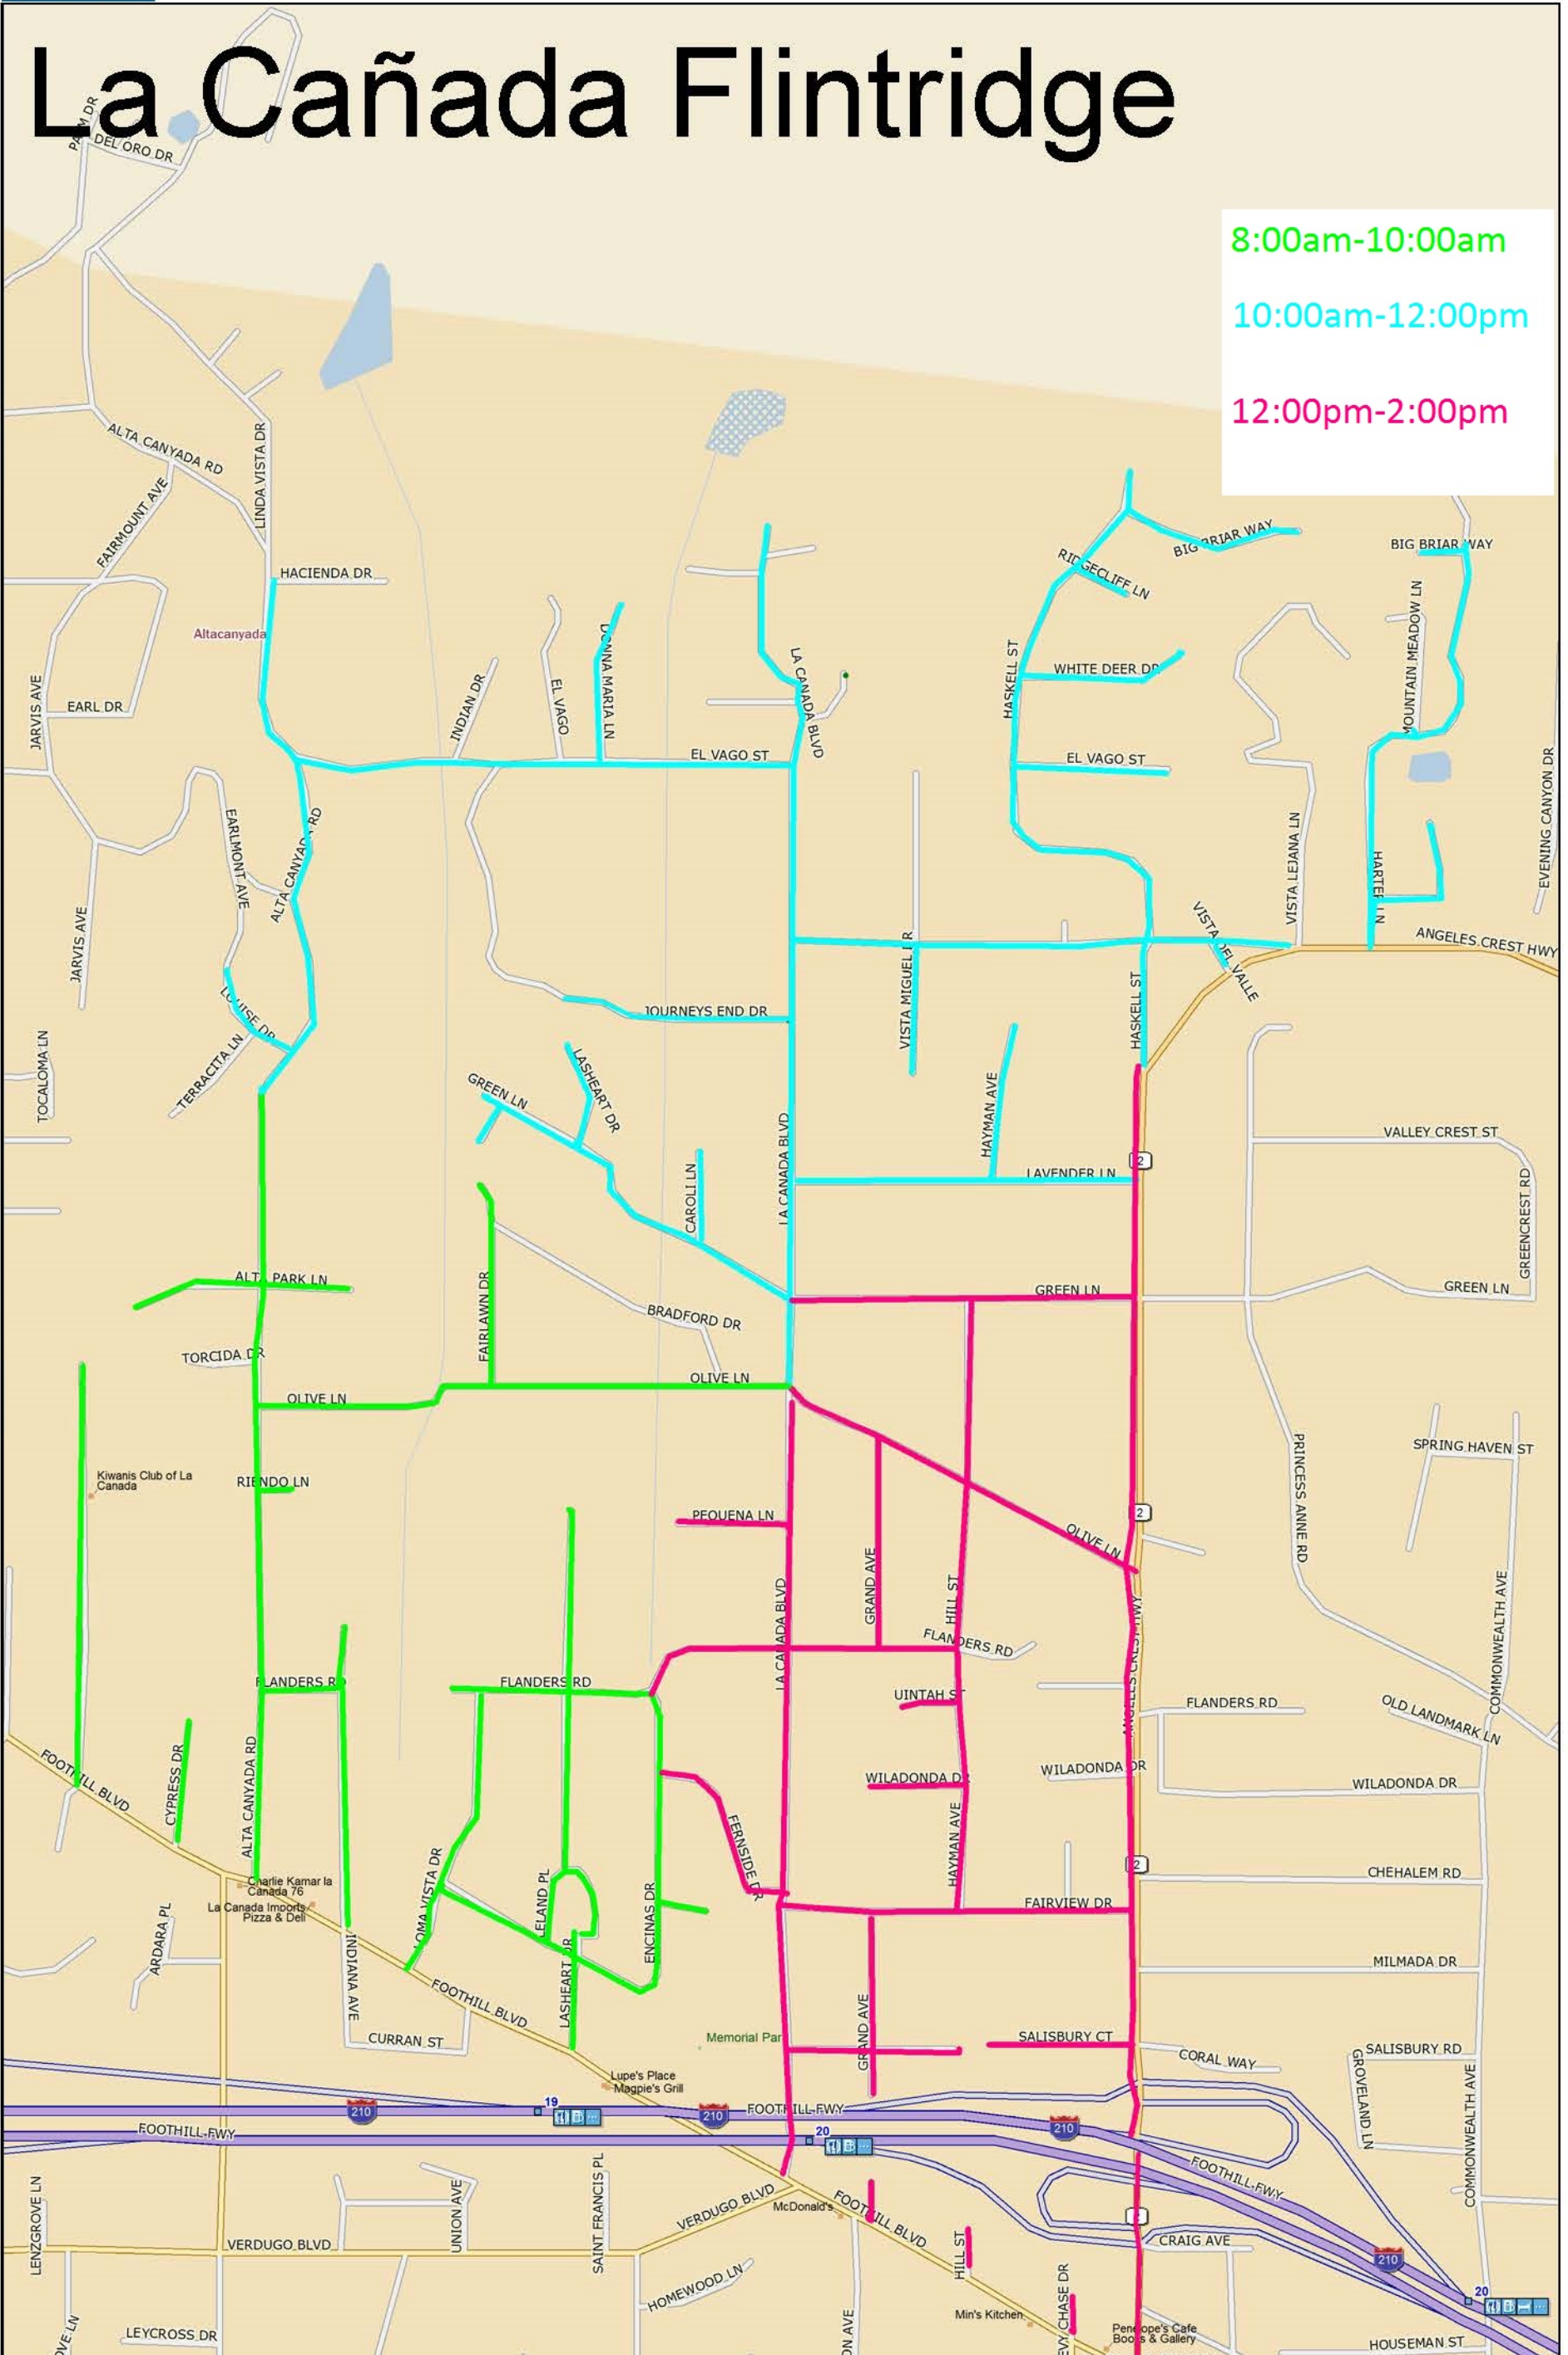

# La Cañada Flintridge

8:00am-10:00am  
 10:00am-12:00pm  
 12:00pm-2:00pm

**Tuesday - Residential after 8:00am**

Data use subject to license.

© DeLorme, DeLorme Street Atlas USA® 2014.

www.delorme.com

# La Cañada Flintridge

8:00am-10:00am  
 10:00am-12:00pm  
 12:00pm-2:00pm

## Wednesday - Residential after 8:00am

Data use subject to license.

© DeLorme, DeLorme Street Atlas USA® 2014.

www.delorme.com

# La Cañada Flintridge

8:00am-10:00am

10:00am-12:00pm

12:00pm-2:00pm

Data use subject to license.

© DeLorme, DeLorme Street Atlas USA® 2014.

www.delorme.com