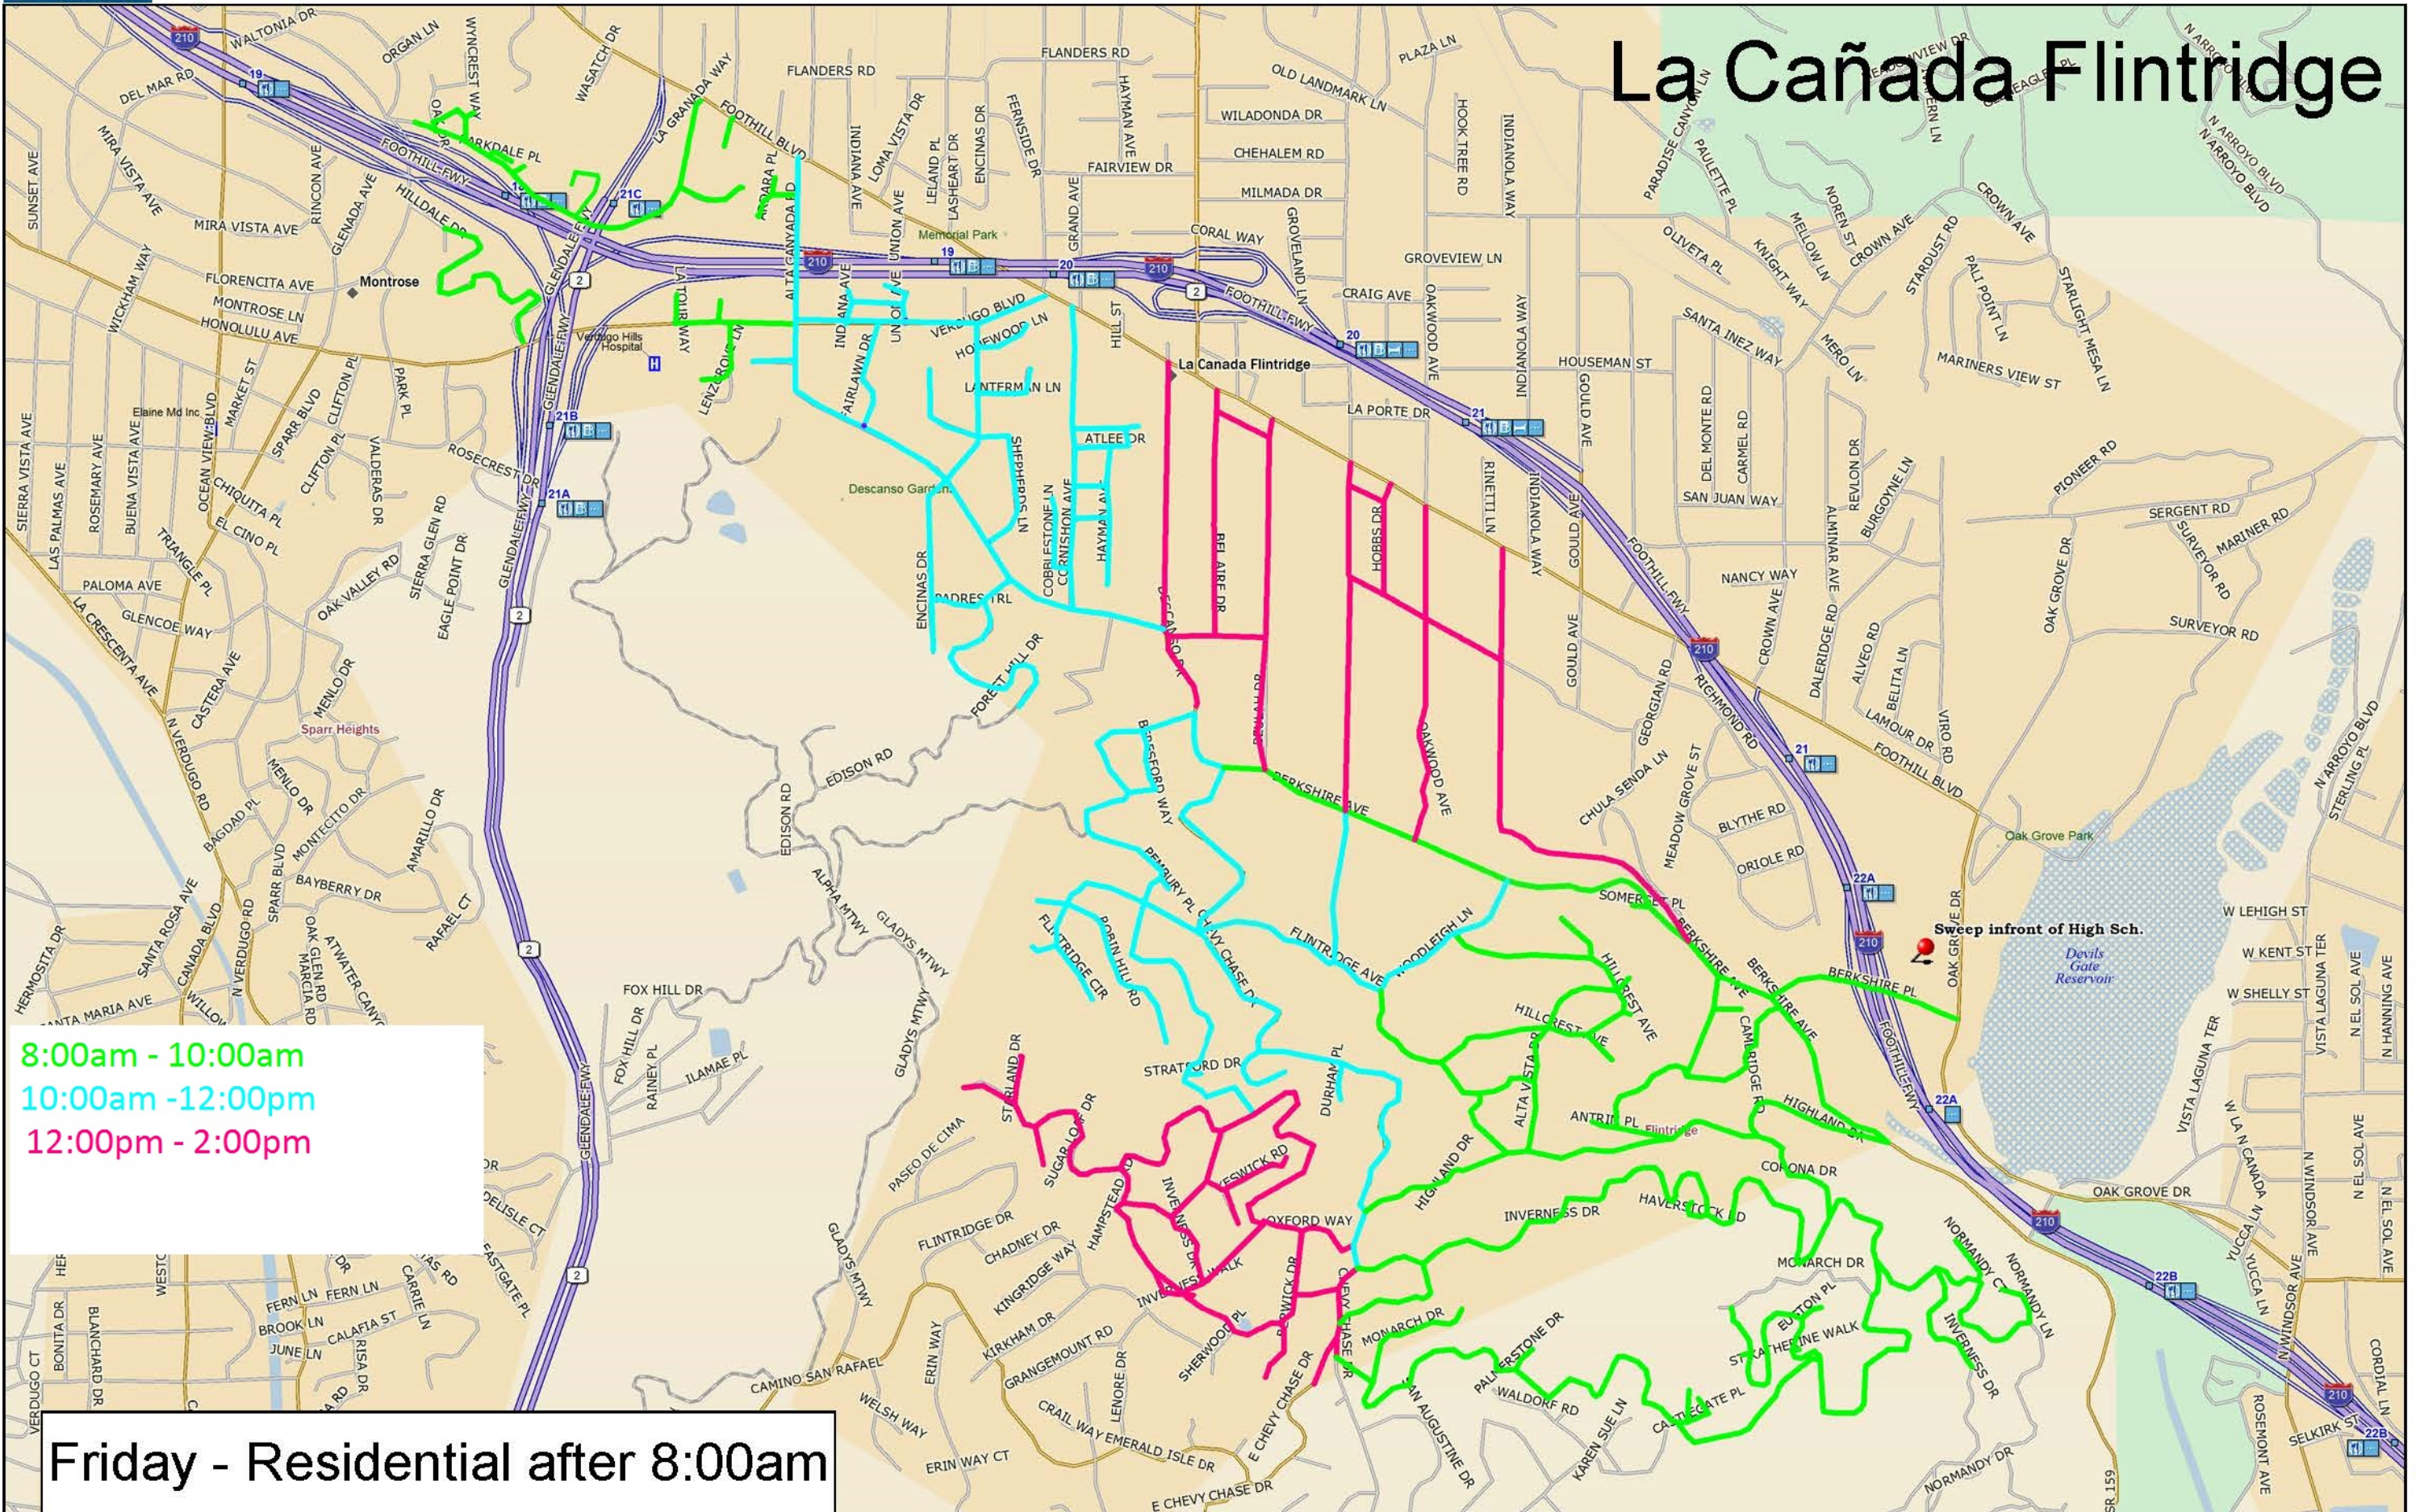

# La Cañada Flintridge

8:00am-10:00am  
 10:00am-12:00pm  
 12:00pm-2:00pm

## Wednesday - Residential after 8:00am

Data use subject to license.

© DeLorme, DeLorme Street Atlas USA® 2014.

www.delorme.com

# La Cañada Flintridge

8:00am-10:00am

10:00am-12:00pm

12:00pm-2:00pm

Data use subject to license.

© DeLorme, DeLorme Street Atlas USA® 2014.

www.delorme.com

# La Cañada Flintridge

8:00am - 10:00am  
 10:00am - 12:00pm  
 12:00pm - 2:00pm

**Friday - Residential after 8:00am**