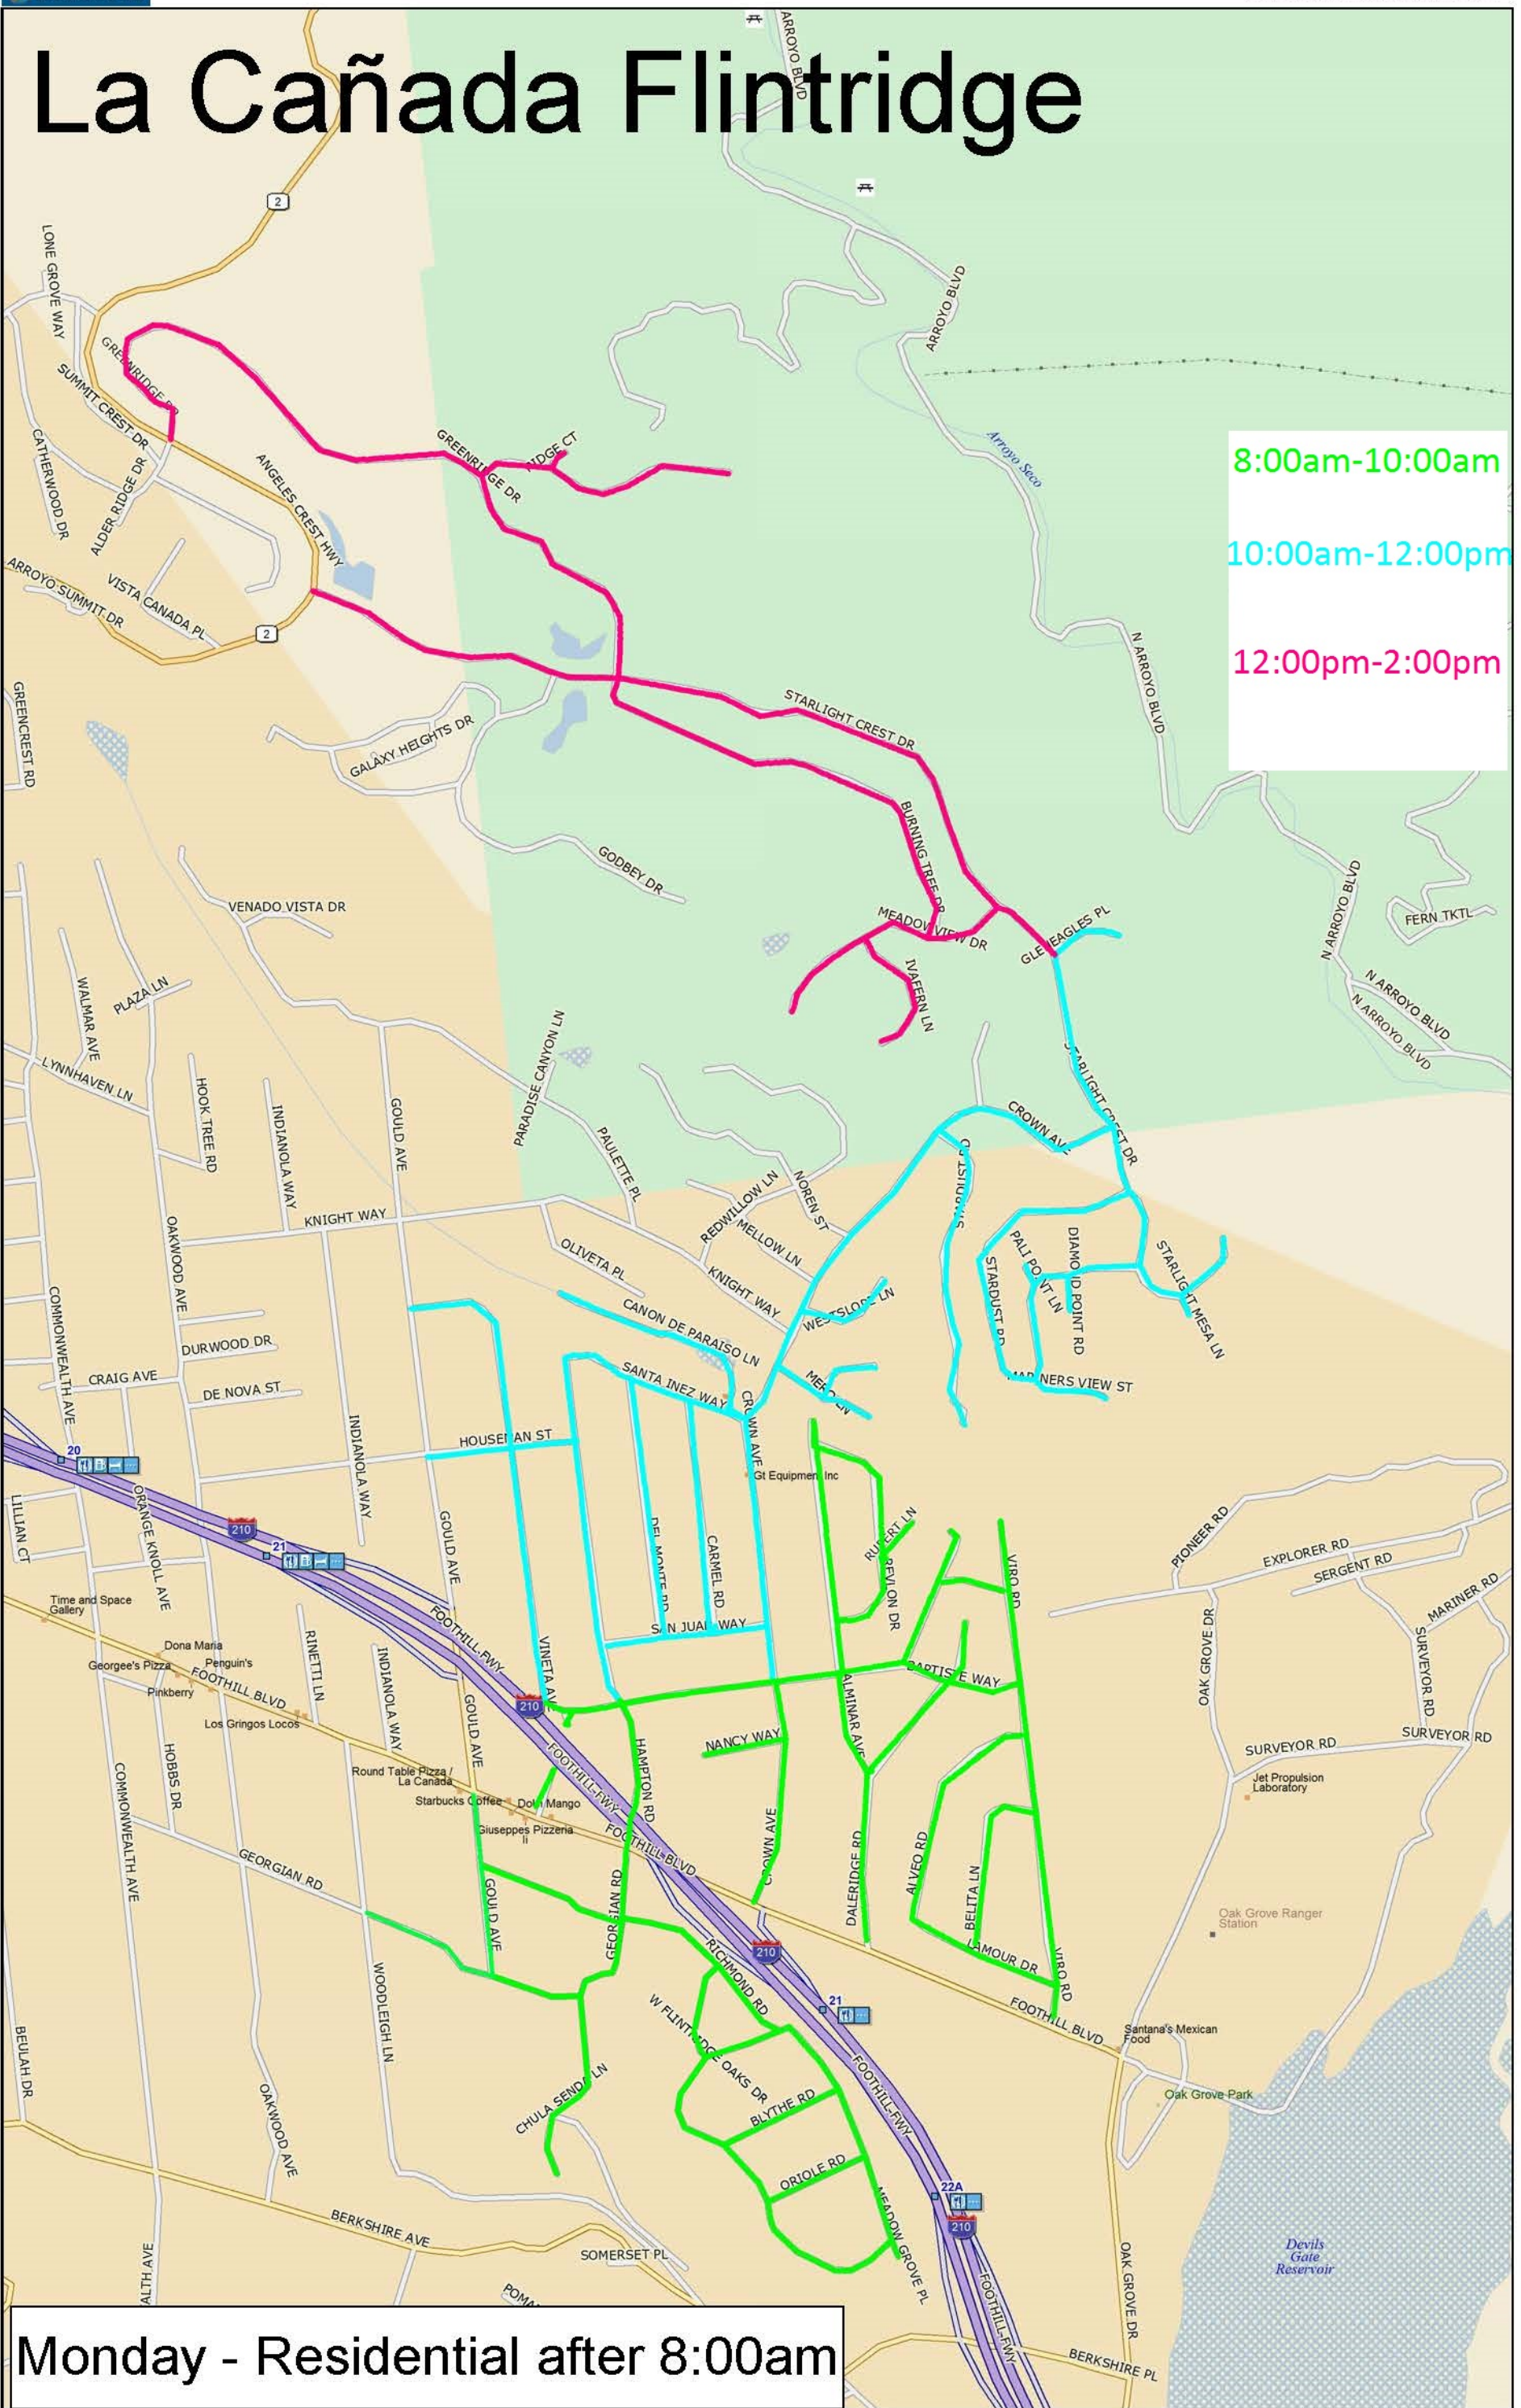

# La Cañada Flintridge

8:00am-10:00am

10:00am-12:00pm

12:00pm-2:00pm

Monday - Residential after 8:00am

Data use subject to license.

© DeLorme, DeLorme Street Atlas USA® 2014.

www.delorme.com

# La Cañada Flintridge

8:00am-10:00am  
 10:00am-12:00pm  
 12:00pm-2:00pm

**Tuesday - Residential after 8:00am**

Data use subject to license.

© DeLorme, DeLorme Street Atlas USA® 2014.

www.delorme.com

# La Cañada Flintridge

8:00am-10:00am  
 10:00am-12:00pm  
 12:00pm-2:00pm

# La Cañada Flintridge

8:00am-10:00am

10:00am-12:00pm

12:00pm-2:00pm

Data use subject to license.

© DeLorme, DeLorme Street Atlas USA® 2014.

www.delorme.com