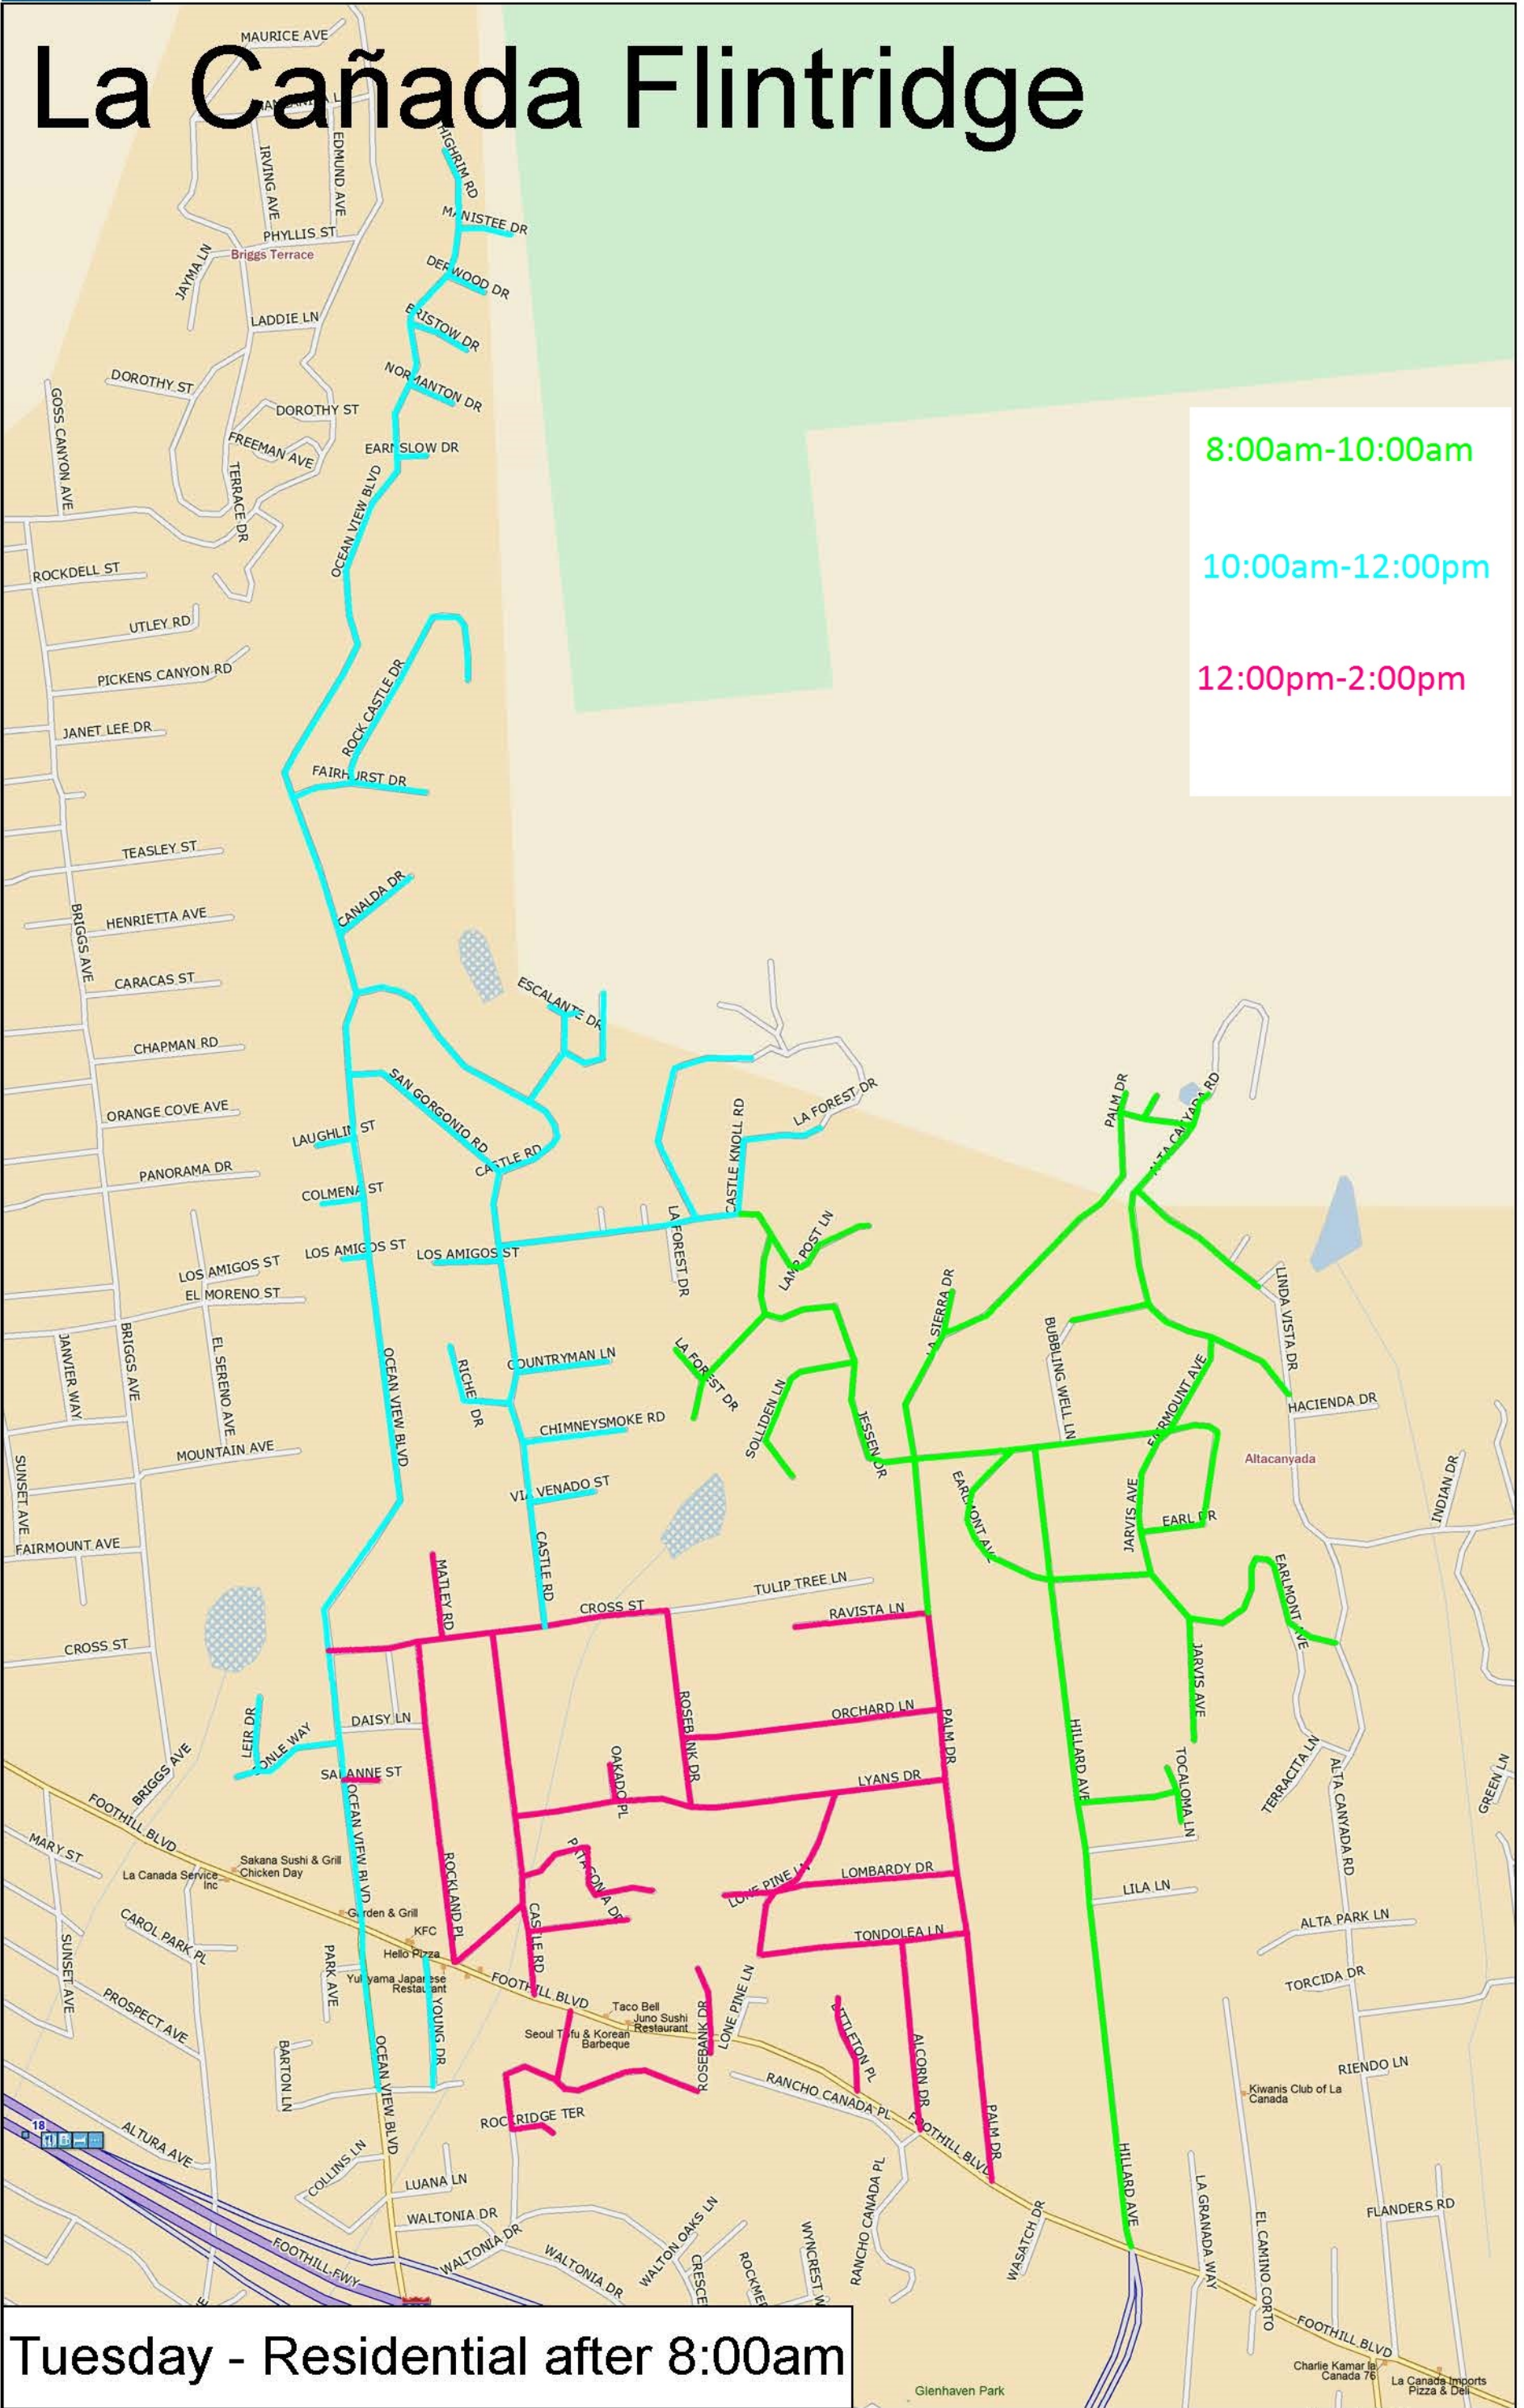

# La Cañada Flintridge

8:00am-10:00am

10:00am-12:00pm

12:00pm-2:00pm

Monday - Residential after 8:00am

Data use subject to license.

© DeLorme, DeLorme Street Atlas USA® 2014.

www.delorme.com

# La Cañada Flintridge

8:00am-10:00am  
 10:00am-12:00pm  
 12:00pm-2:00pm

**Tuesday - Residential after 8:00am**

Data use subject to license.

© DeLorme, DeLorme Street Atlas USA® 2014.

www.delorme.com

# La Cañada Flintridge

8:00am-10:00am  
 10:00am-12:00pm  
 12:00pm-2:00pm

# La Cañada Flintridge

8:00am-10:00am

10:00am-12:00pm

12:00pm-2:00pm

Data use subject to license.

© DeLorme, DeLorme Street Atlas USA® 2014.

www.delorme.com